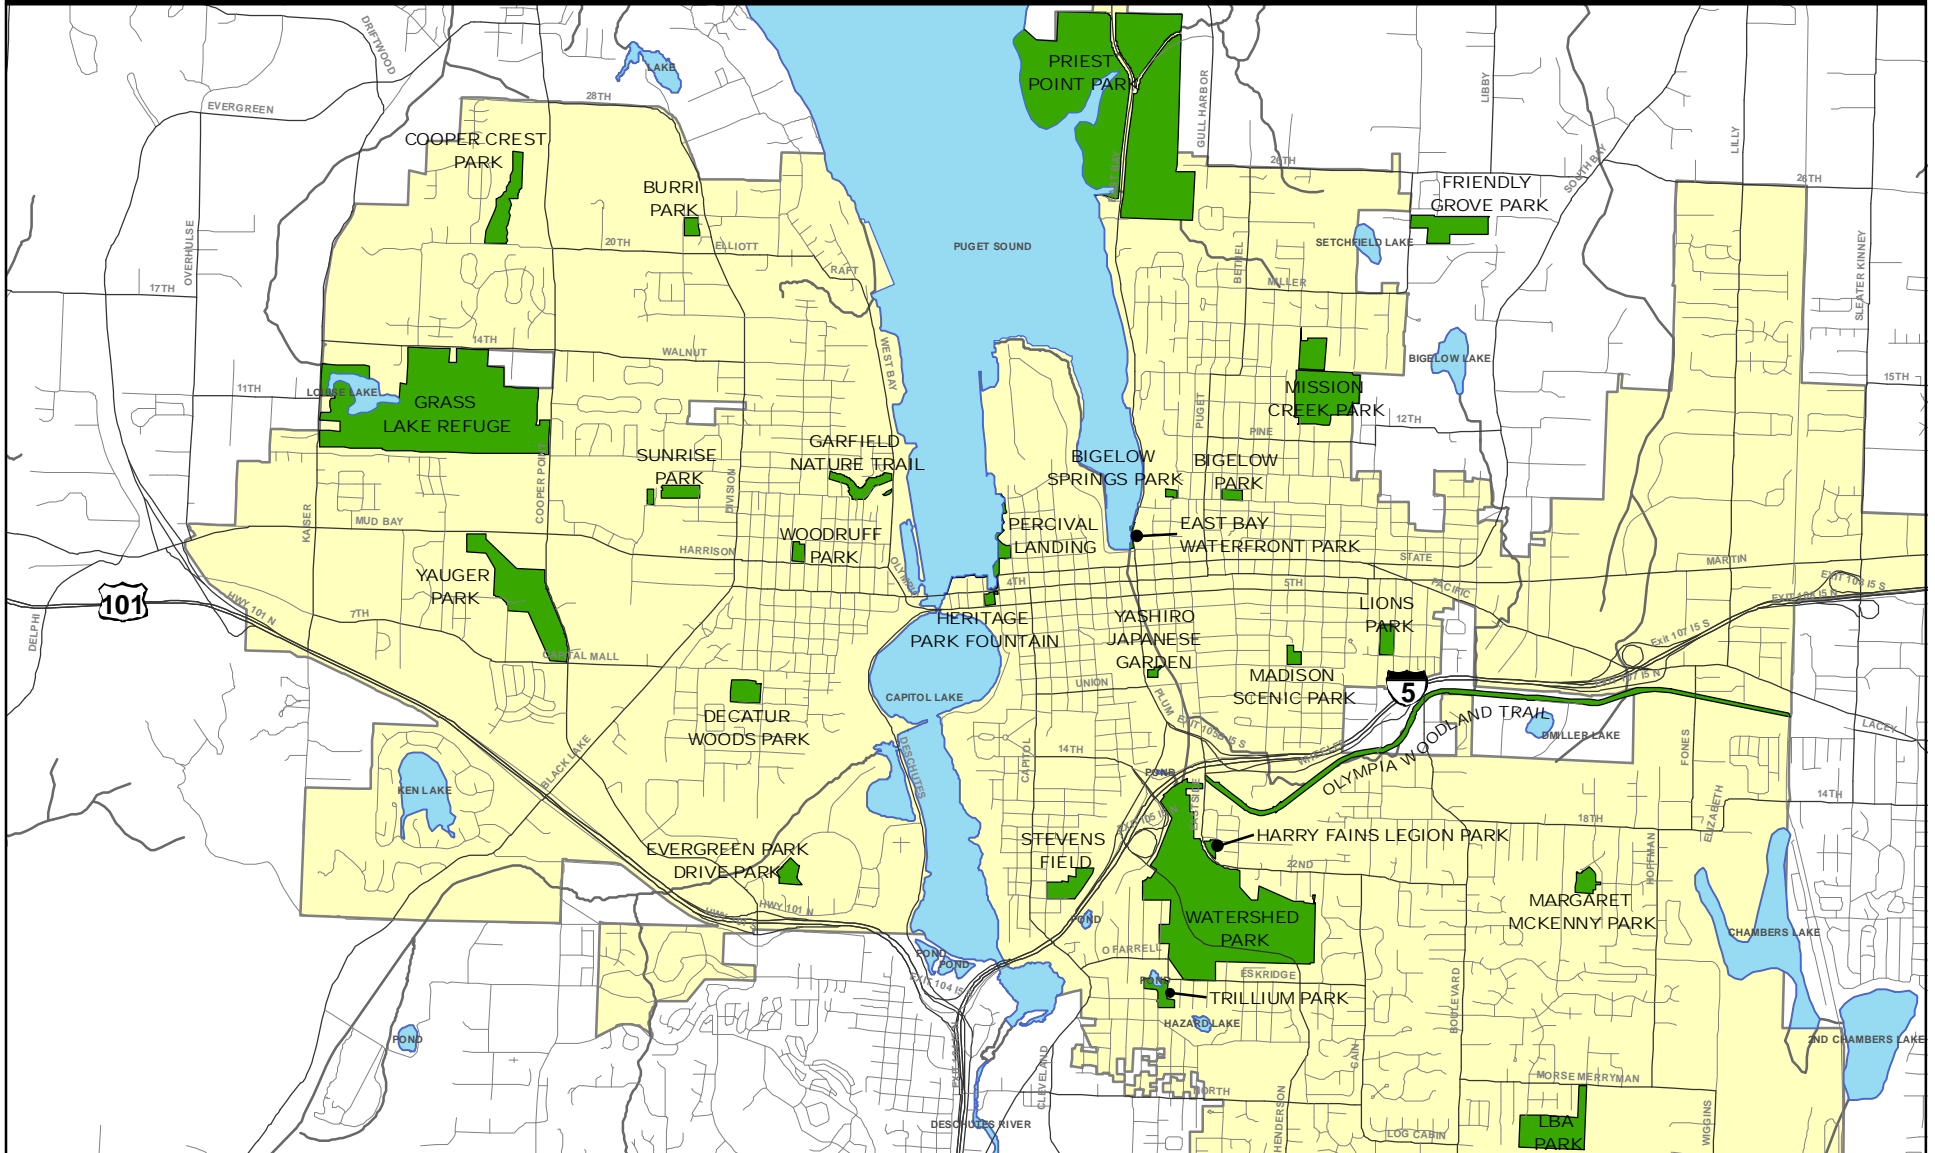

City of Olympia Parks

Experience It!

OLYMPIA
PARKS • ARTS • RECREATION

Data Sources: City boundaries for Olympia from City of Olympia, Roads, water features from Thurston County.

Map created 1/27/09
Please contact the Olympia Parks, Arts and Recreation Department with questions: olympiaparks@ci.olympia.wa.us, (360) 753-8380.