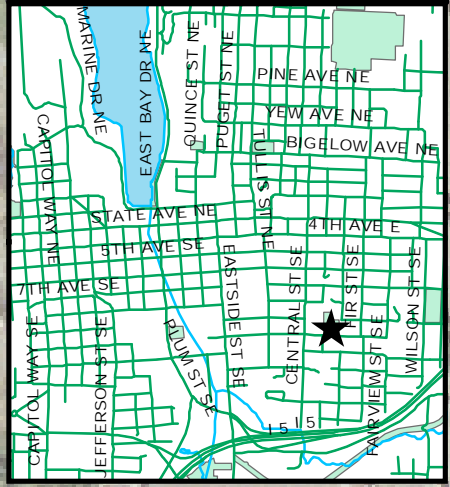

Madison Scenic Park

1600 10th Ave SE

Vicinity Map

Parking

10TH AVE SE

Experience It!
O L Y M P I A
P A R K S • A R T S • R E C R E A T I O N