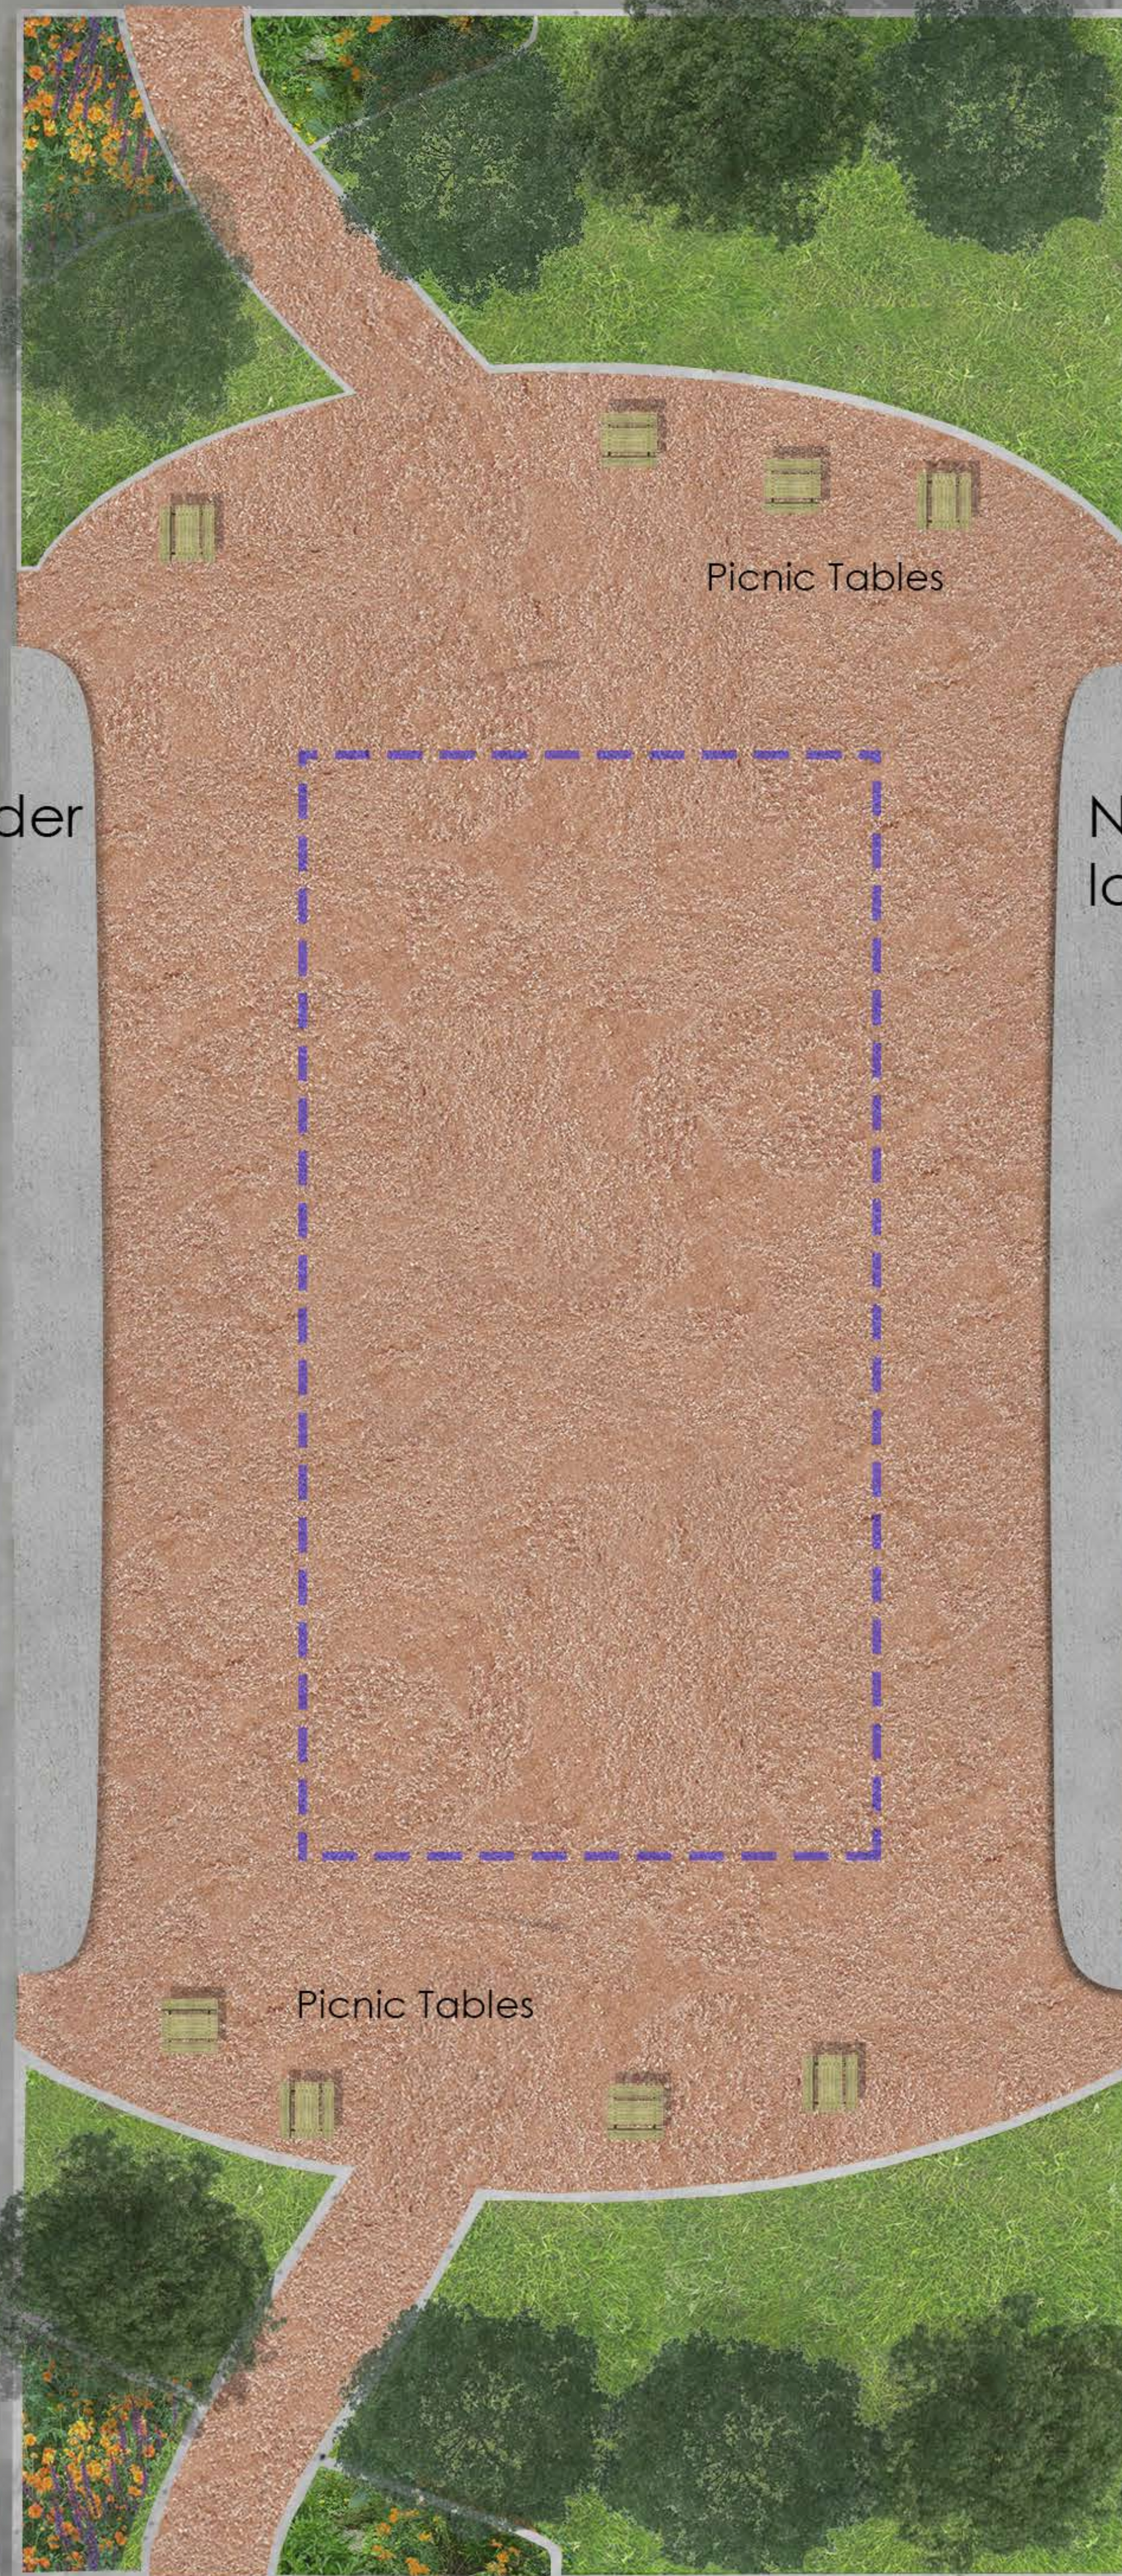

# Isthmus Interim Park Improvements

← West Olympia

↑ 4th Avenue / Bayview Thriftway

Heritage Park Fountain →

Landscape Areas

Picnic Tables

Picnic Tables

Not Shown: Bench + Boulder layout on concrete slabs

Not Shown: Bench + Boulder layout on concrete slabs

Simmons St  
Simmons Street NW

Yashiro Street

Yashiro St

↓ 5th Avenue / Capitol Lake ↓

## Map Legend

-  Multi-Use Area
-  Grass
-  Crushed Marble
-  Concrete

Landscape Areas