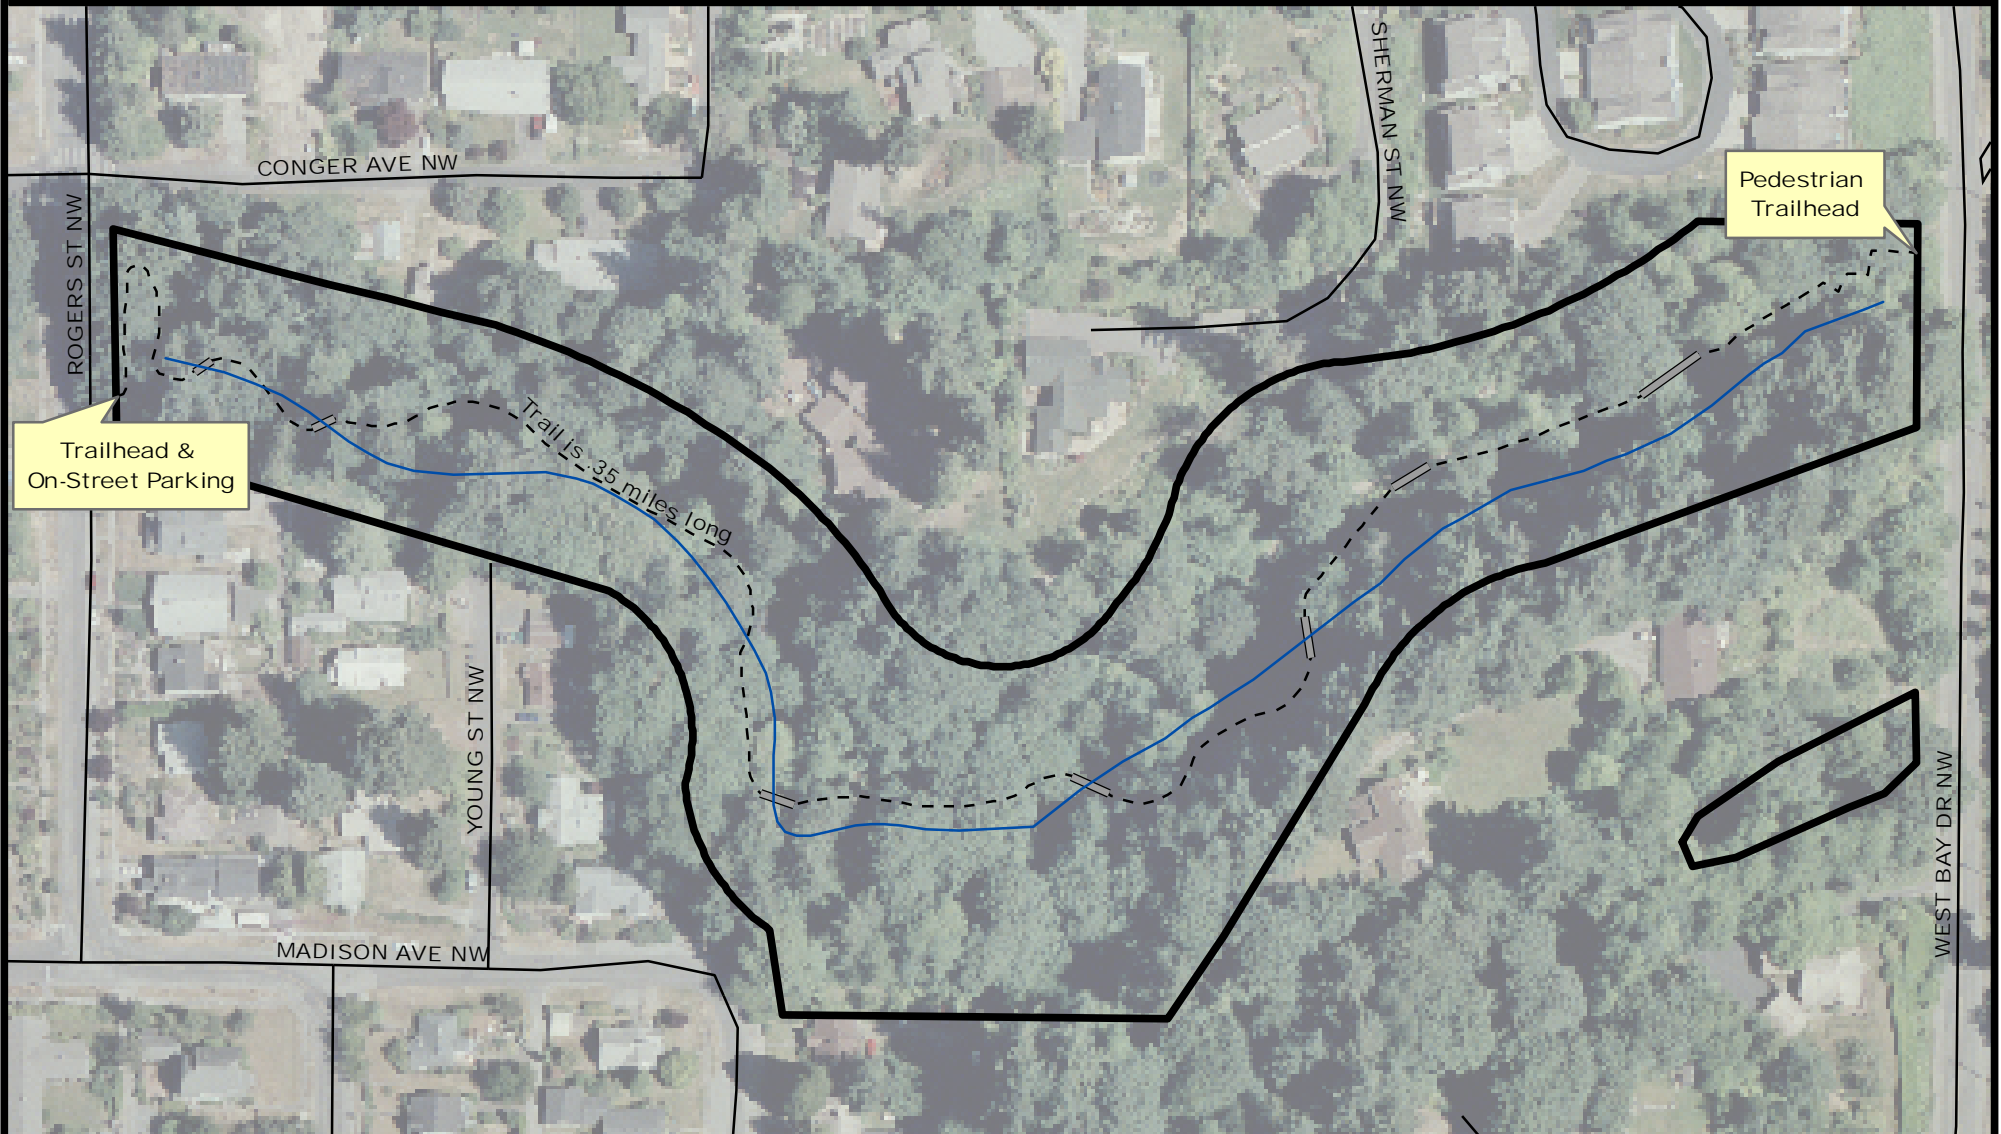

Garfield Nature Trail

620 Rogers St. NW & 701 West Bay Dr. NW

Experience It!
O L Y M P I A
P A R K S • A R T S • R E C R E A T I O N

Legend

- Park Boundary
- Trail
- Boardwalk/Bridges
- Unnamed Stream