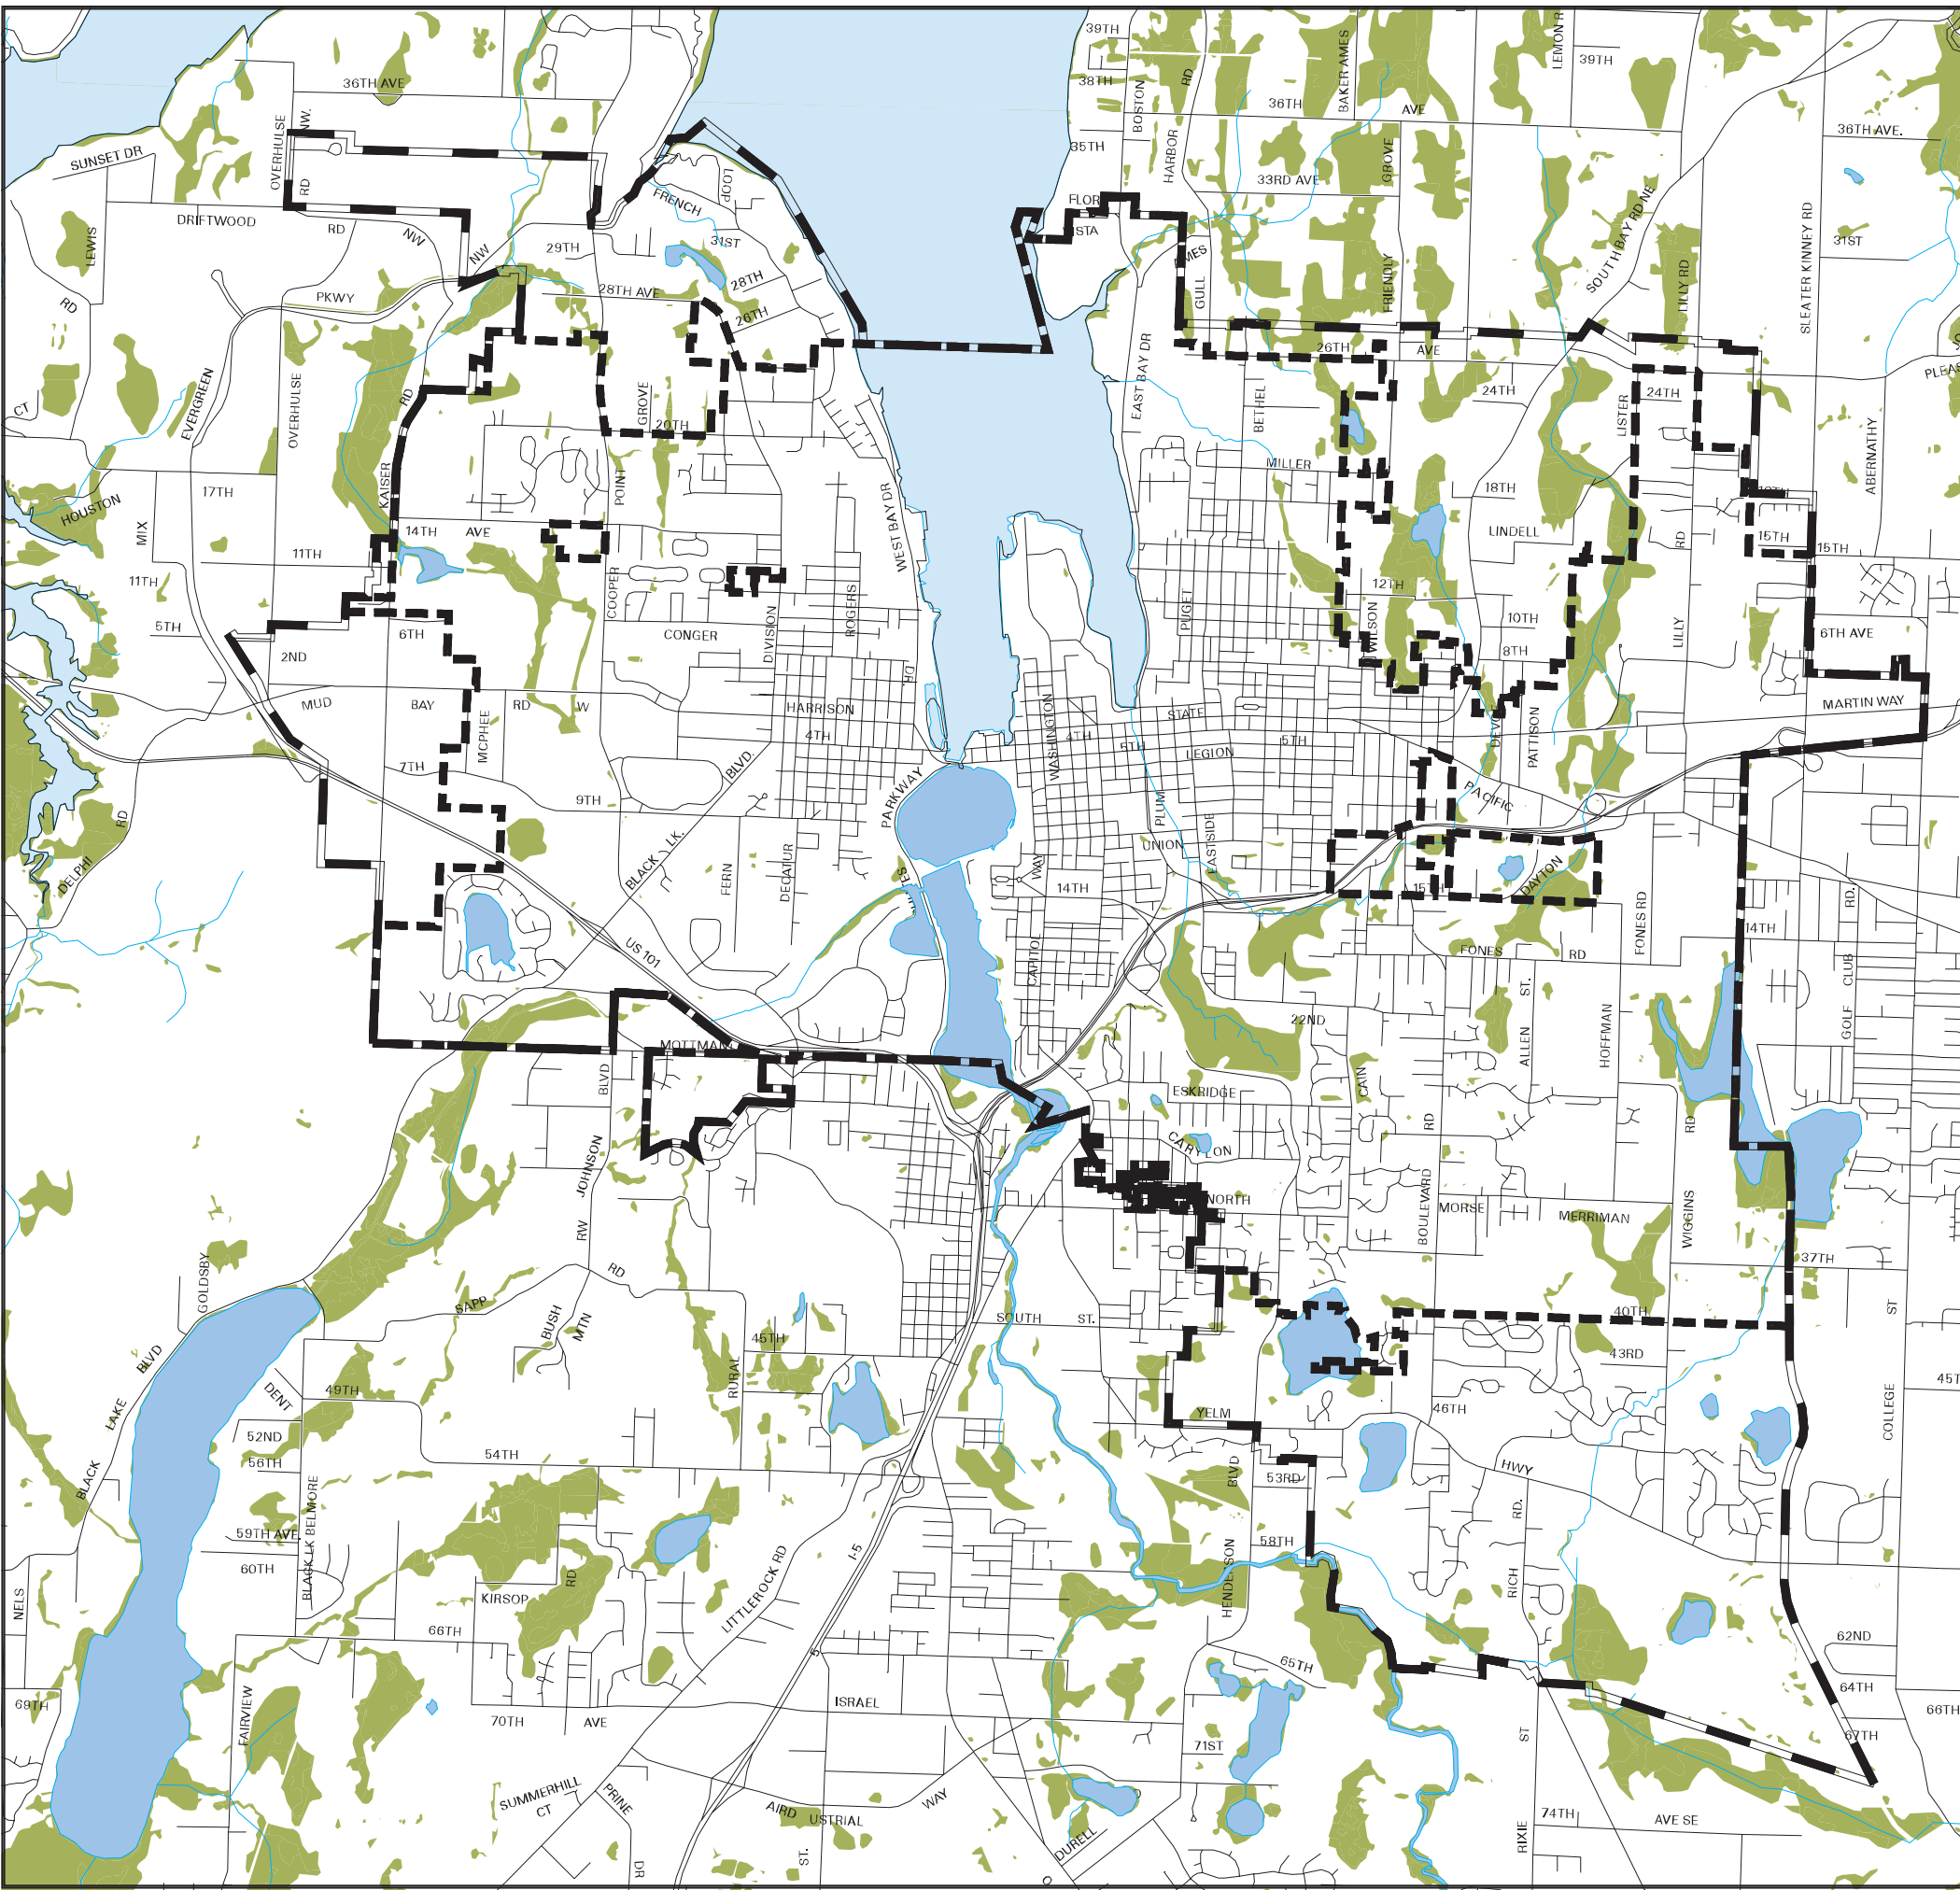

City of Olympia Comprehensive Plan Wetlands

 Wetlands

 Olympia City Limits
 Urban Growth Area Boundary

Date: 12/16/97

Map 2-3

Produced by: Olympia Community Planning & Development
Advance Planning & Historic Preservation