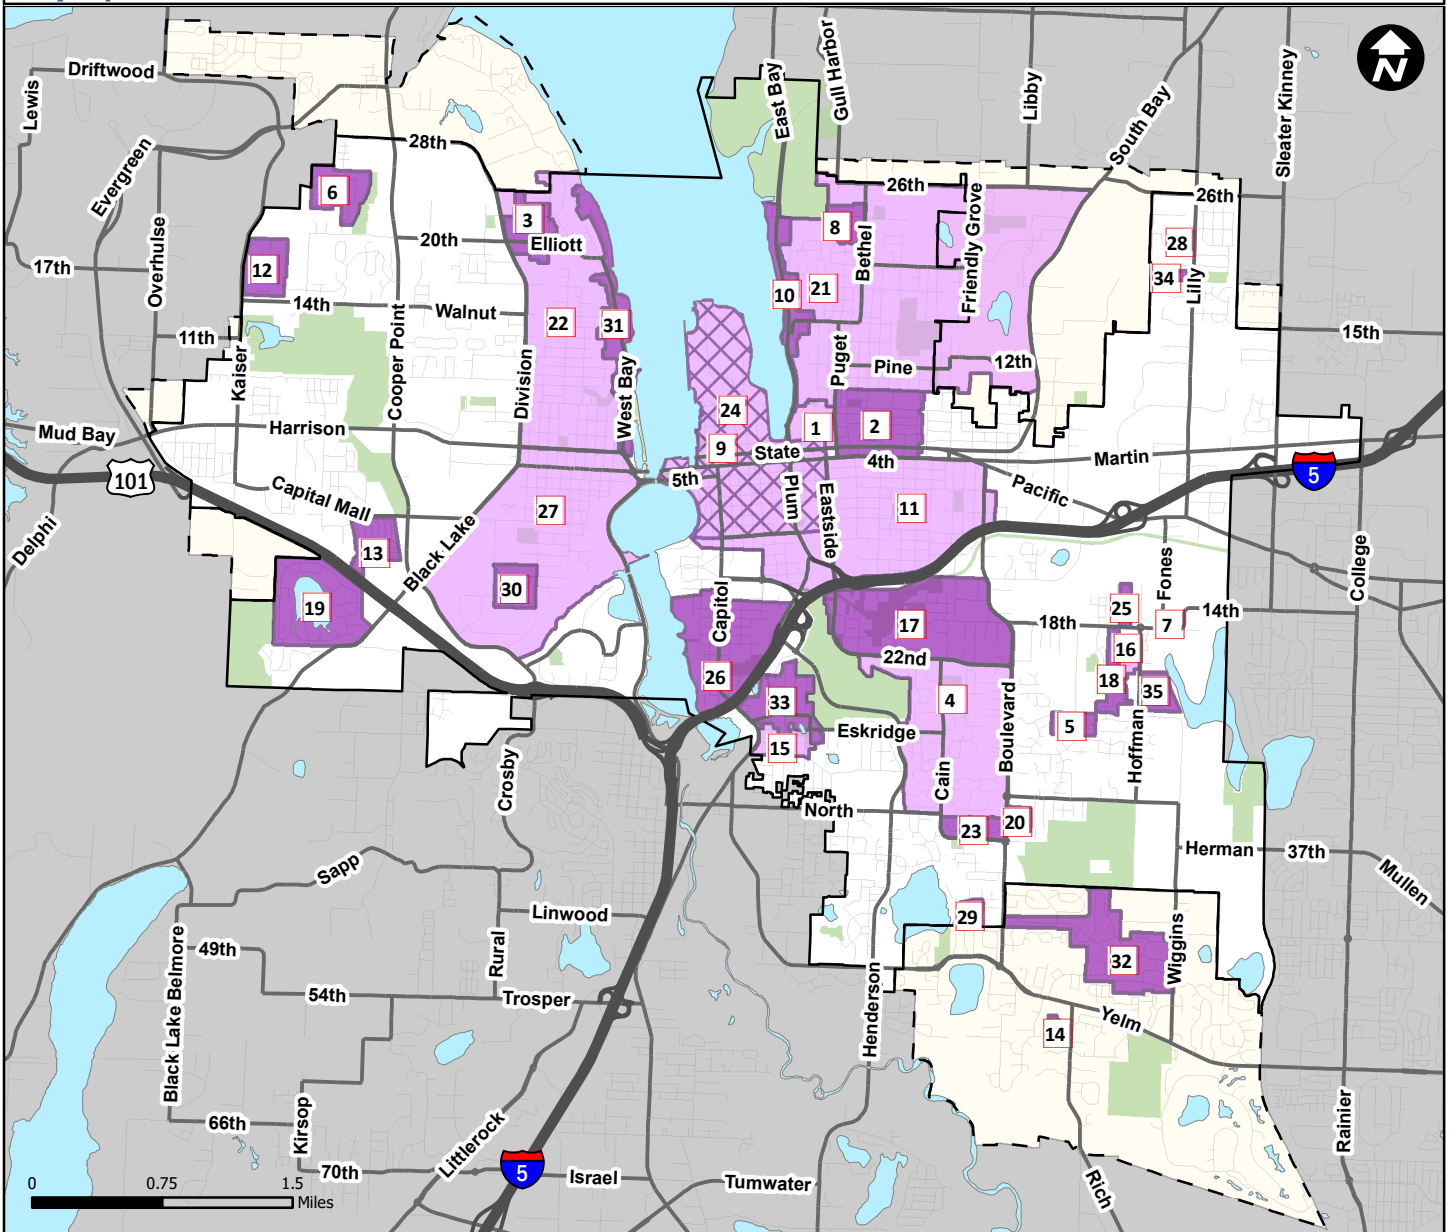

# 2019 City Recognized Neighborhood Associations Map

## Recognized Neighborhood Association Map Legend

- |                            |                               |                                |                        |
|----------------------------|-------------------------------|--------------------------------|------------------------|
| 1 - Bigelow                | 10 - East Bay Drive           | 19 - Lakemoor                  | 28 - Springwood        |
| 2 - Bigelow Highlands      | 11 - Eastside                 | 20 - Merryman Place            | 29 - Ward Lake Heights |
| 3 - Burbank-Elliott        | 12 - Evergreen Pointe         | 21 - North East                | 30 - Wellington West   |
| 4 - Cain Road              | 13 - Friendly Village         | 22 - Northwest                 | 31 - West Bay Drive    |
| 5 - Castlewood             | 14 - Glenmore Village Phase 1 | 23 - Nottingham                | 32 - Wilderness        |
| 6 - Cooper Crest           | 15 - Governor Stevens         | 24 - Olympia Downtown Alliance | 33 - Wildwood          |
| 7 - Covenant Court         | 16 - Grenfield                | 25 - Redwood Estates           | 34 - Woodard Glen      |
| 8 - Devon Place            | 17 - Indian Creek             | 26 - South Capitol             | 35 - Woodfield Estates |
| 9 - Downtown Neigh. Assoc. | 18 - Kempton Downs            | 27 - Southwest                 |                        |

 Neighborhood Associations  
 City Limits   
  UGA   
  Parks