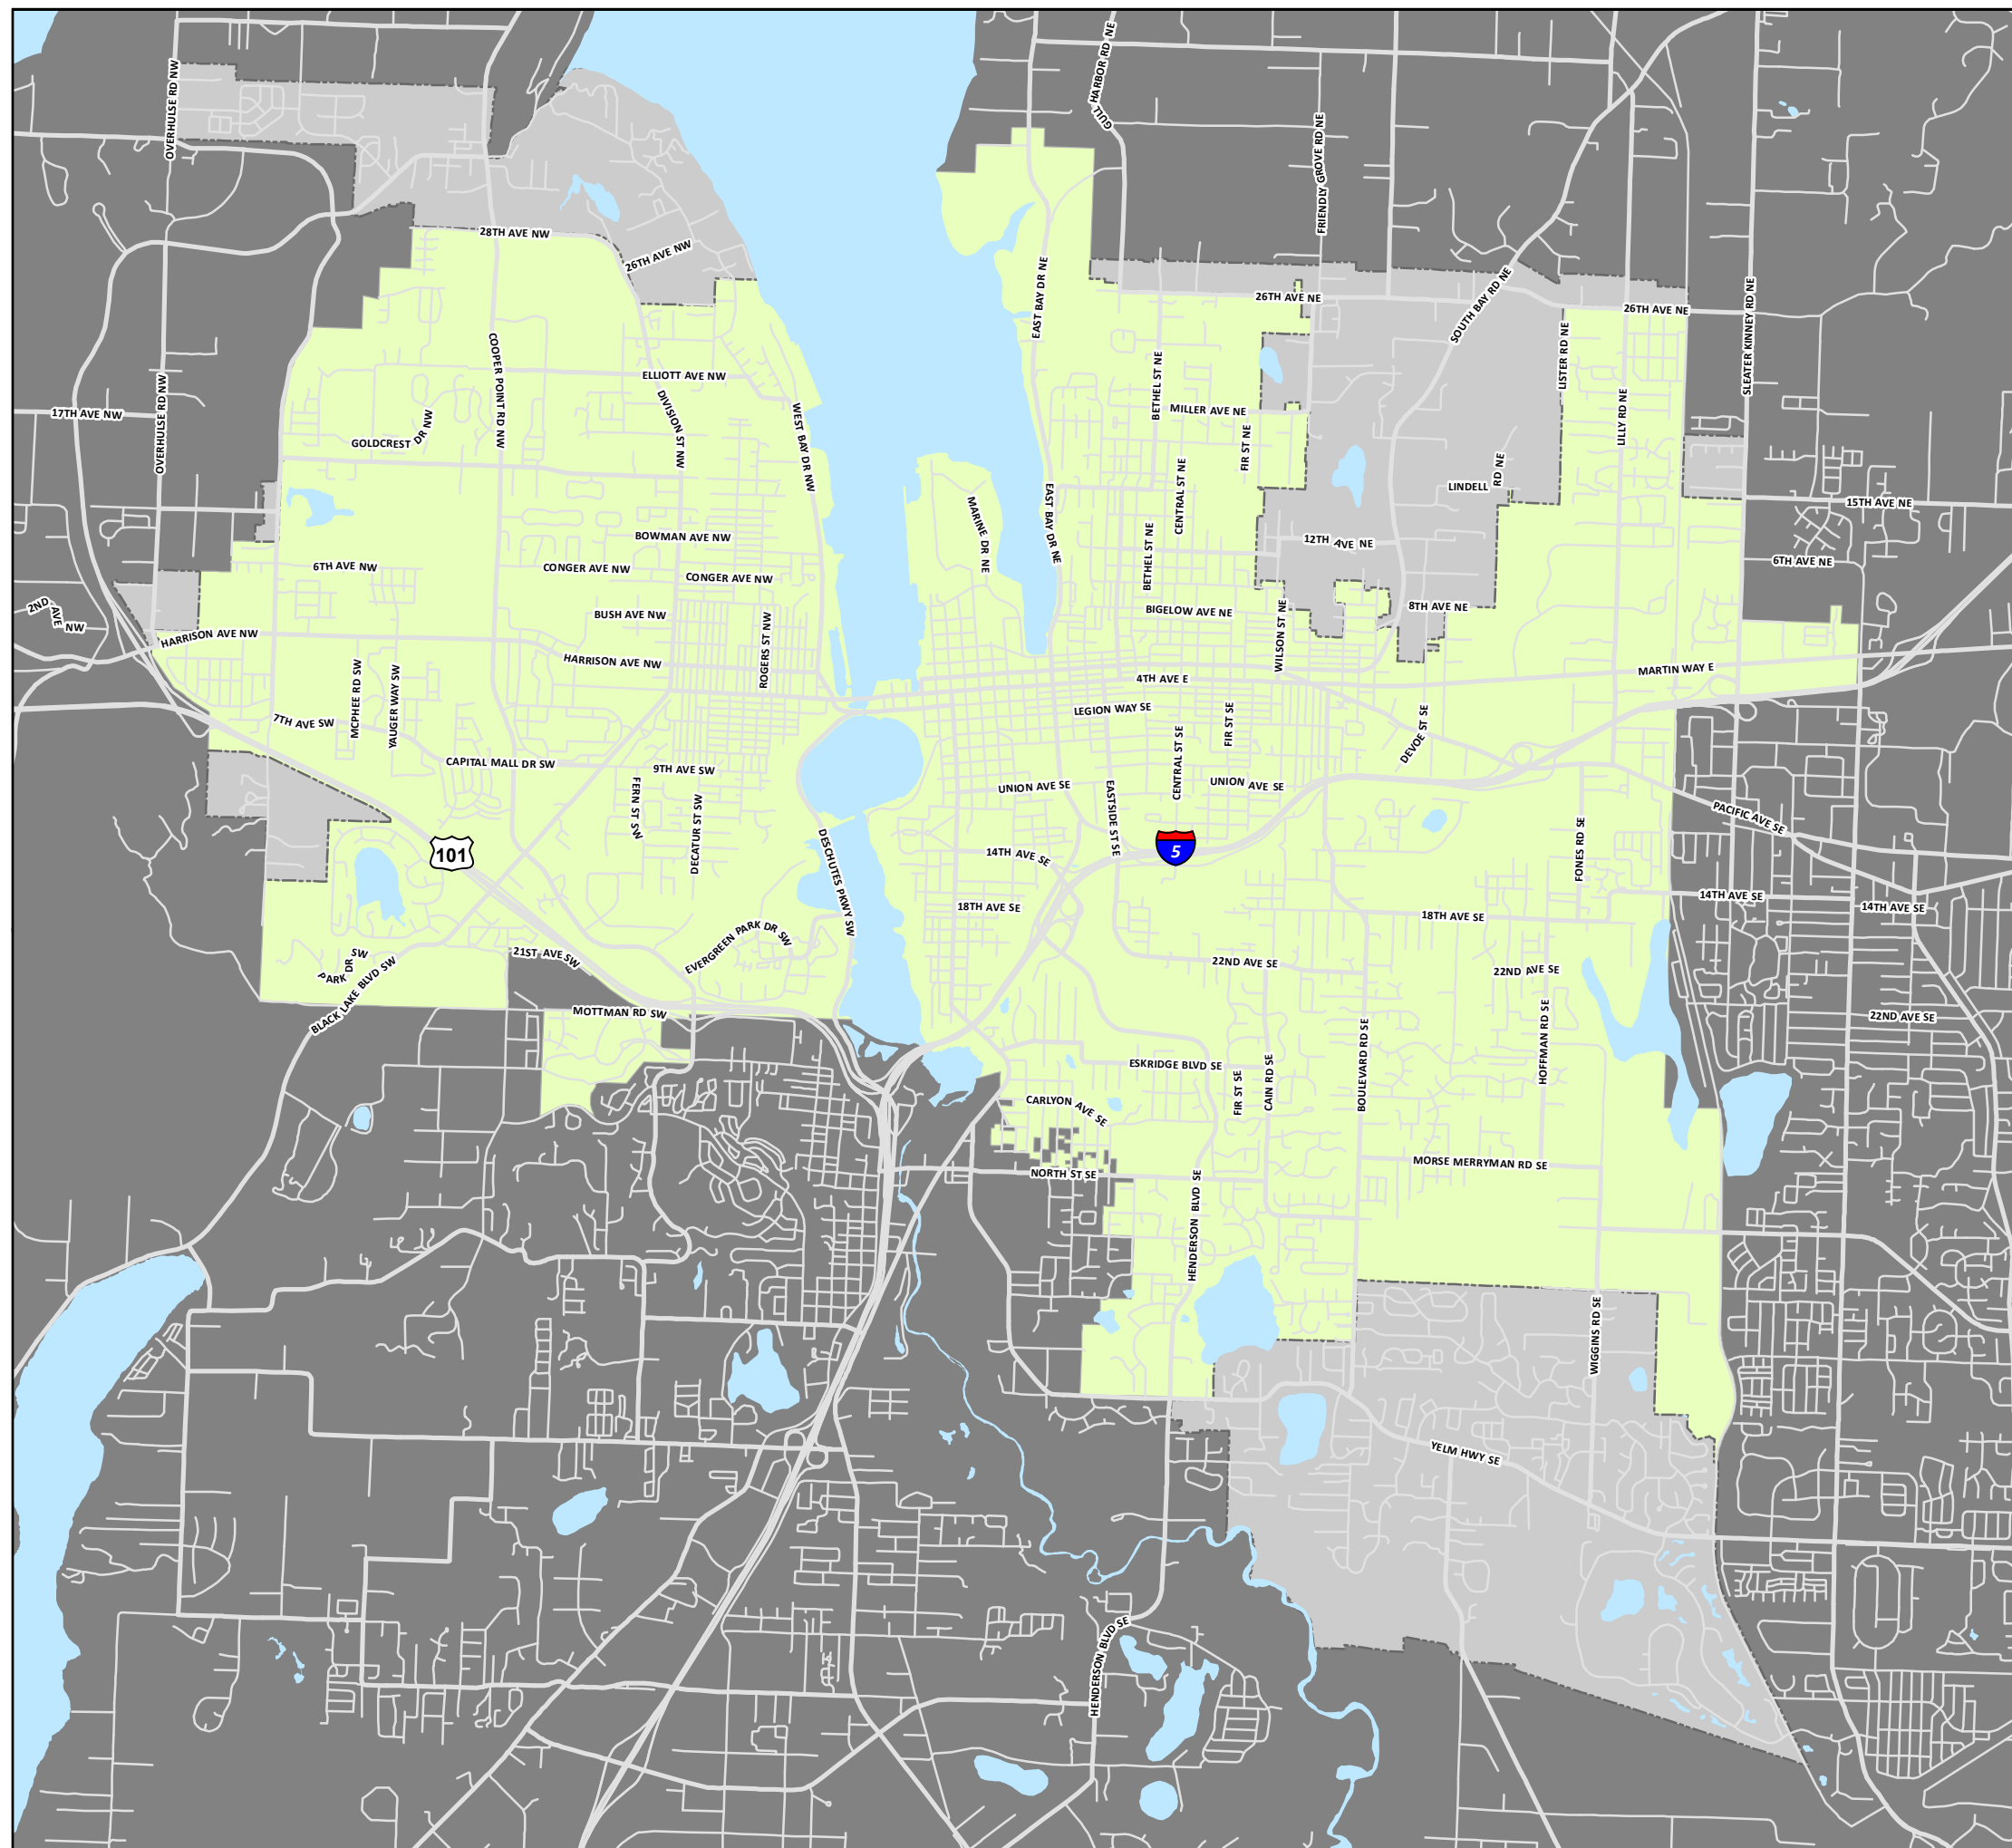

City Limits and Urban Growth Area

Urban Growth Area

City Limits

Publication Date: 12/18/2014
Effective Date: 12/23/2014
Ordinance #6945