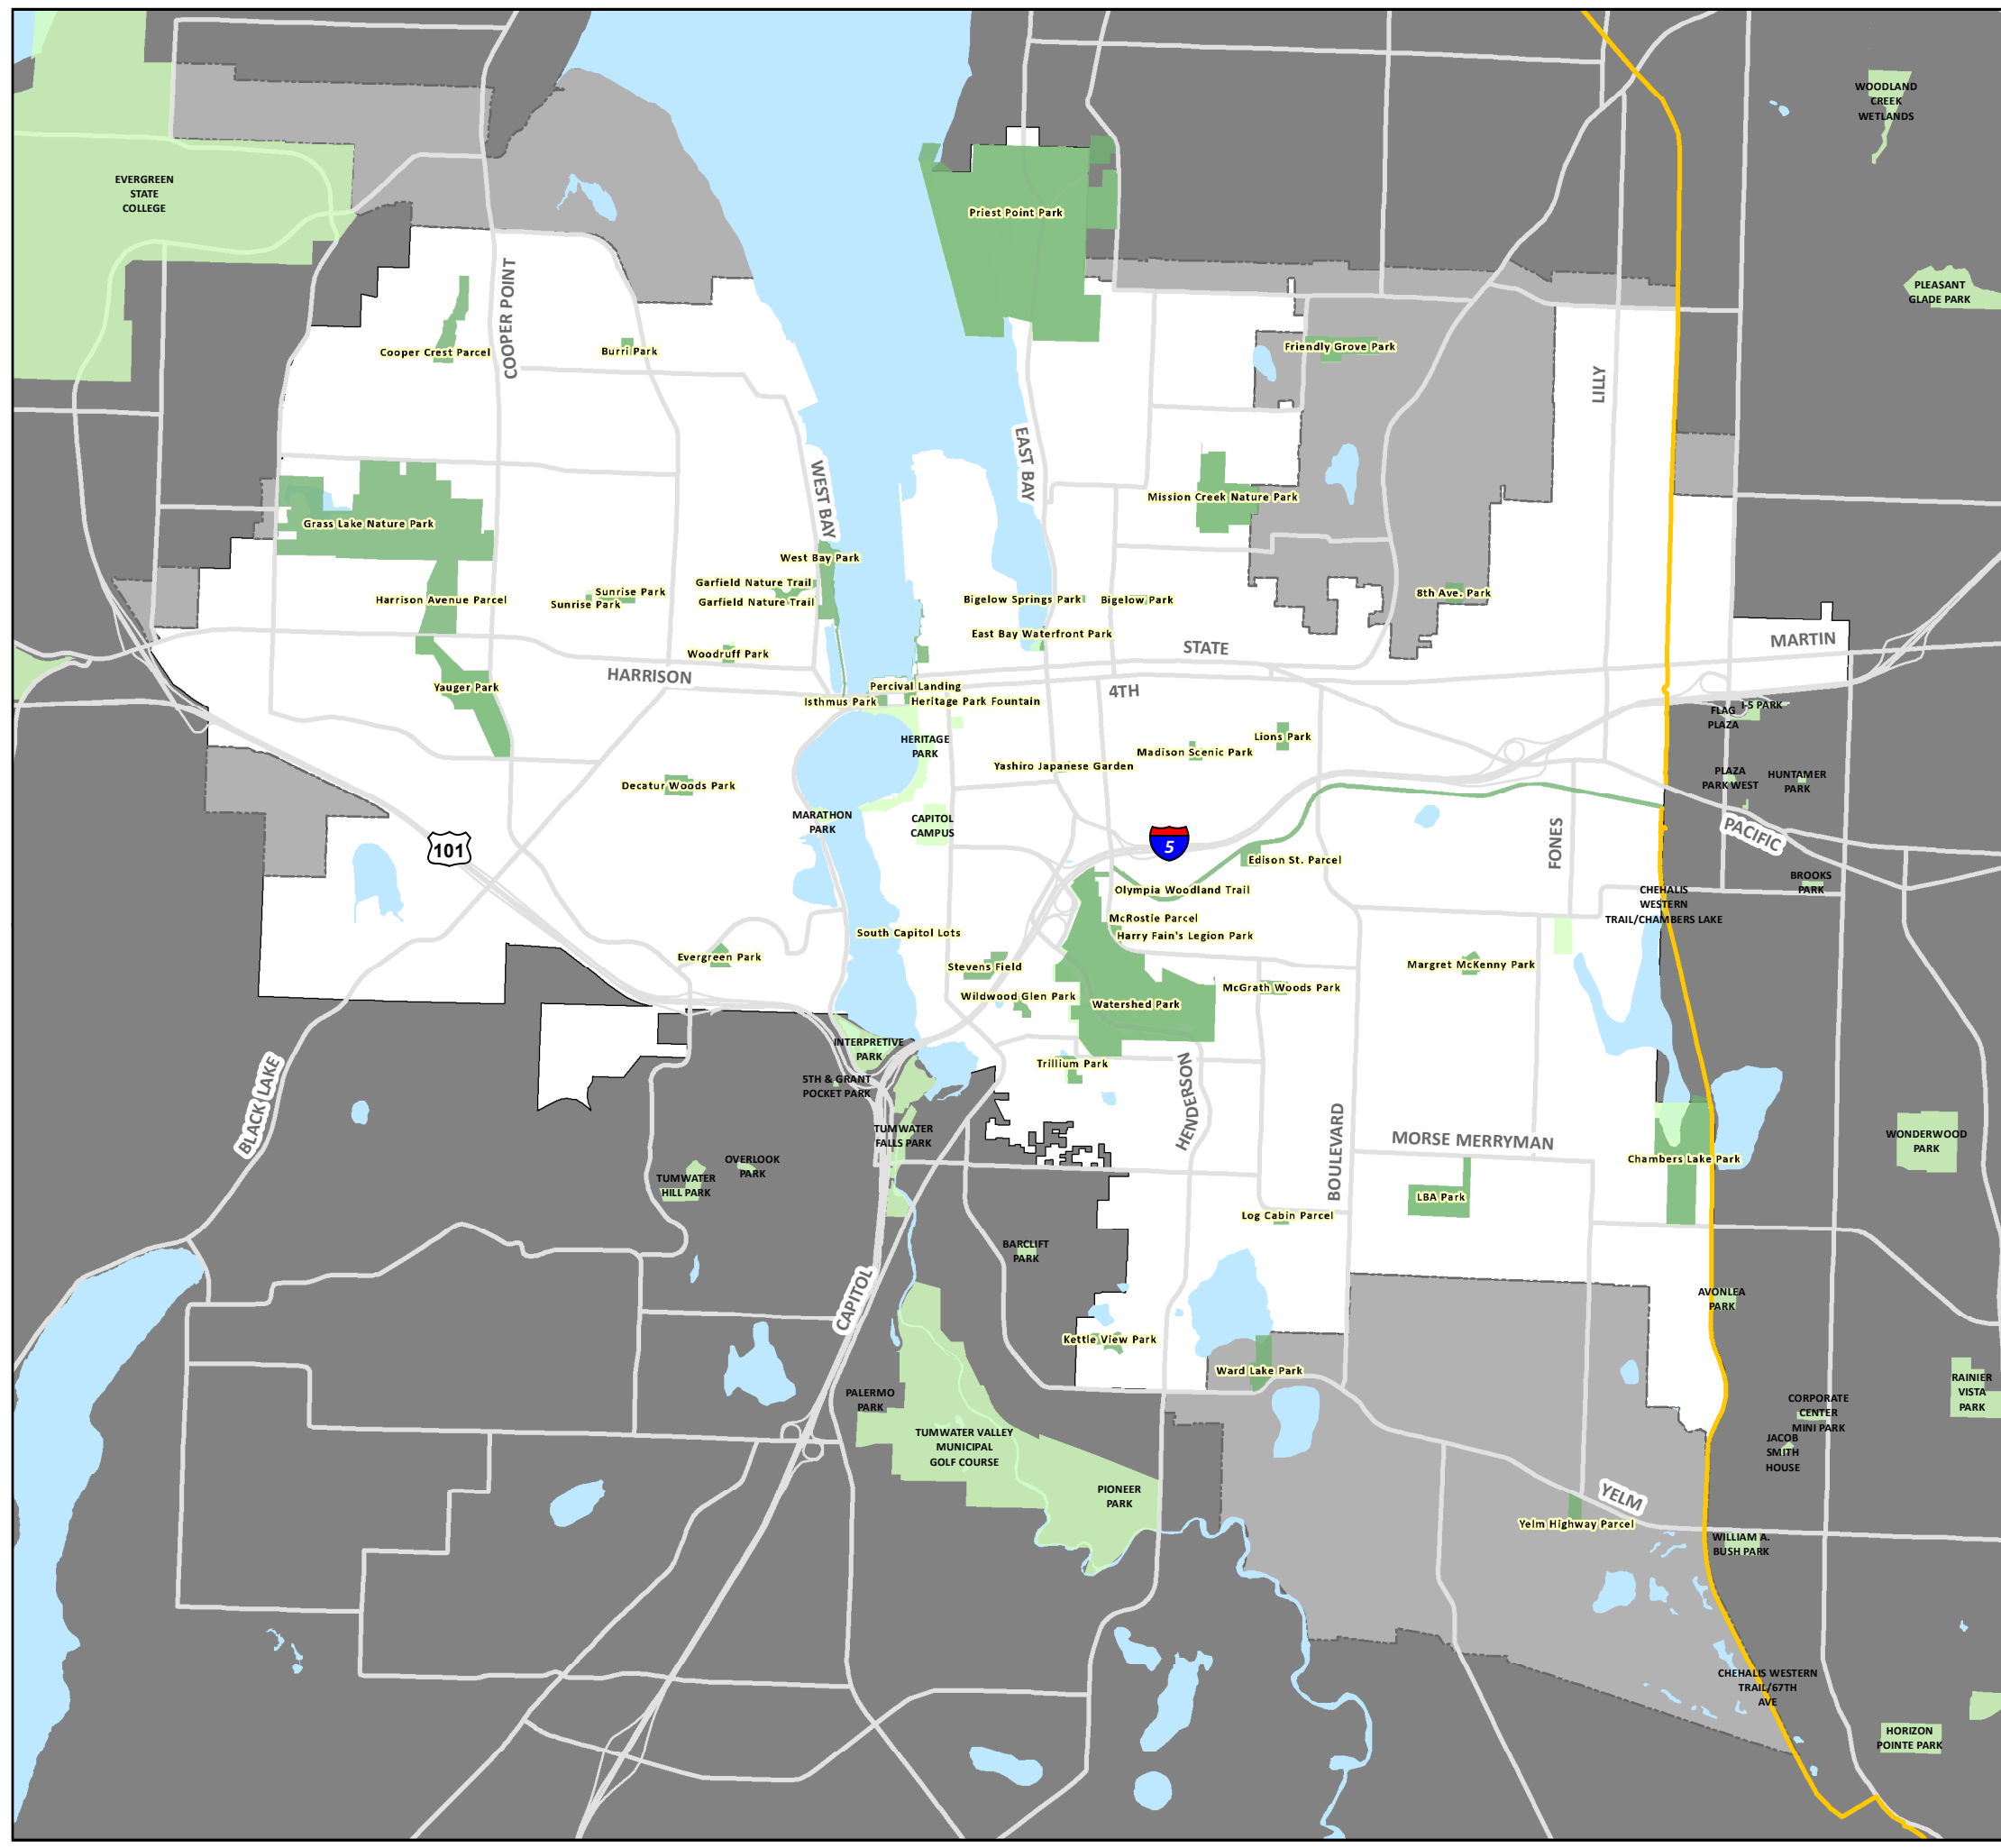

Olympia Area Parks and Trails

- Chehalis Western Trail
- City Parks
- Other Parks
- Urban Growth Area
- City Limits

Publication Date: 12/18/2014
Effective Date: 12/23/2014
Ordinance #6945